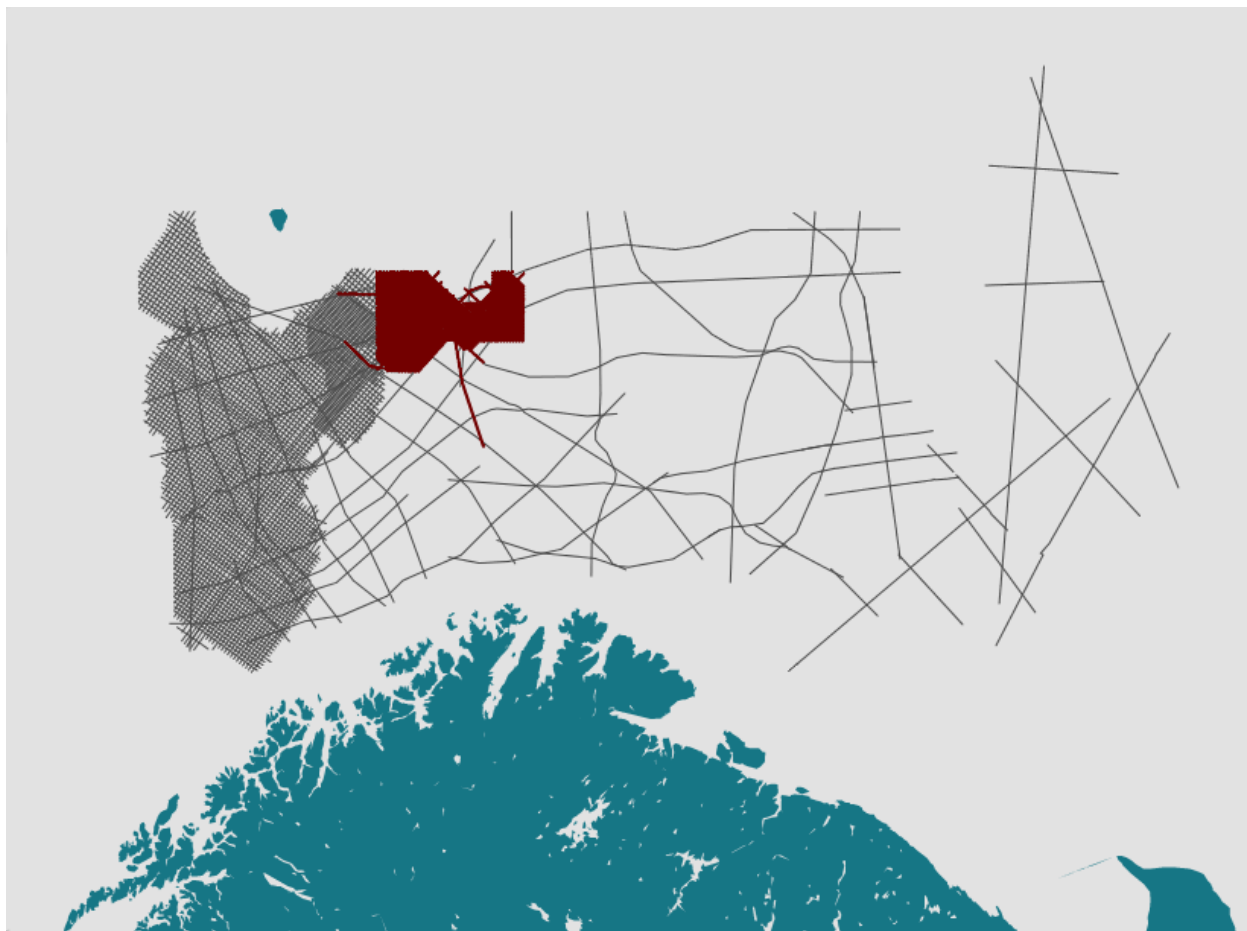

MCG1401 - Super High-Resolution Hoop

Survey name	MCG1401
Survey location	Norwegian Barents Sea
Acquisition year	2014
Survey type	High Resolution MC2D
Survey size	5 620,0 km
Streamer length	2 000 m
Processing year	2014
Type of processing	Broadband PSTM
Available products	Full stacks, angle stacks and gathers